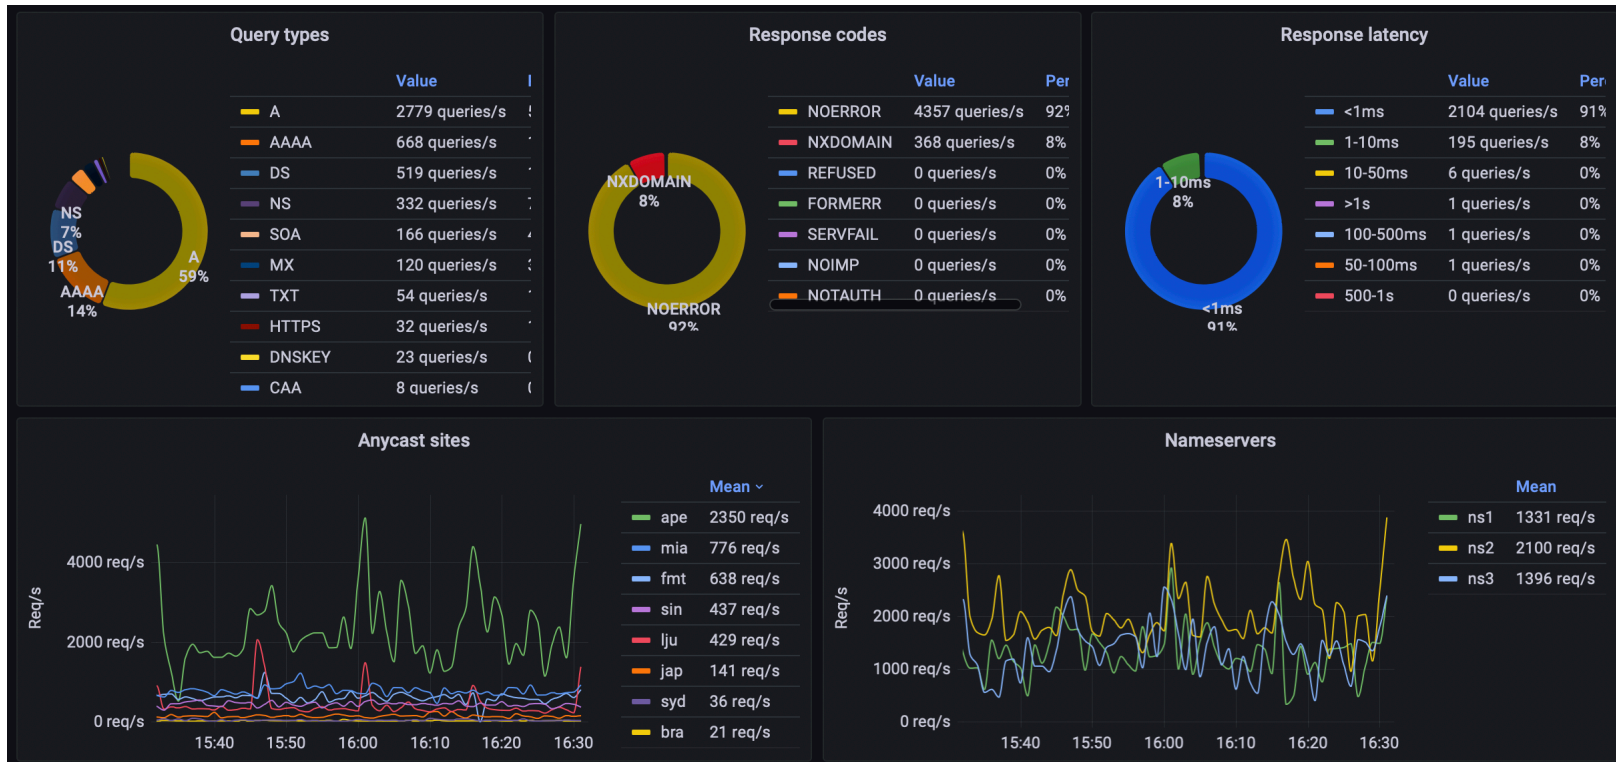

Cluster-wide information