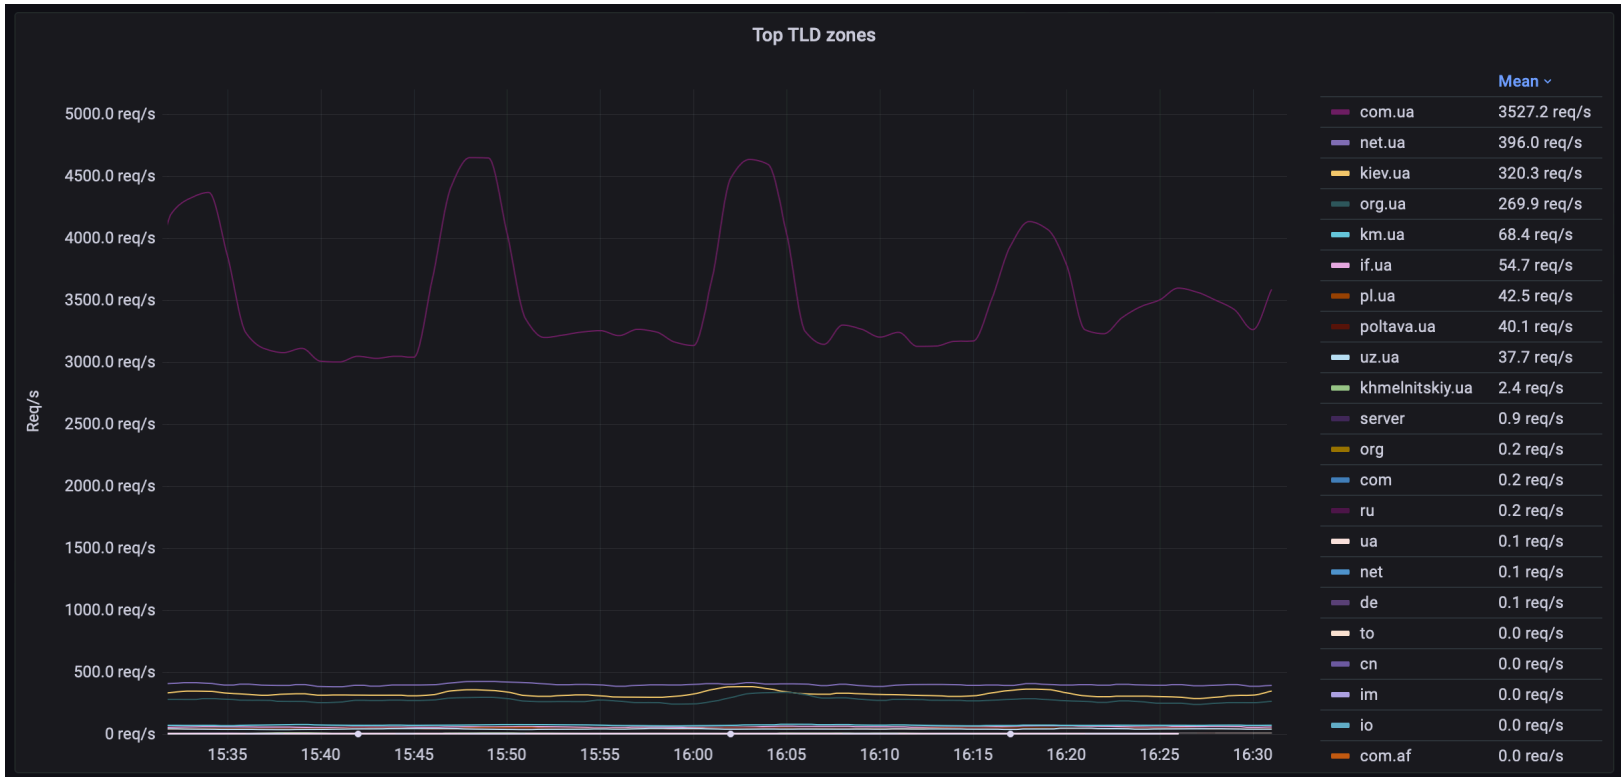

Top domain names (eTLD)