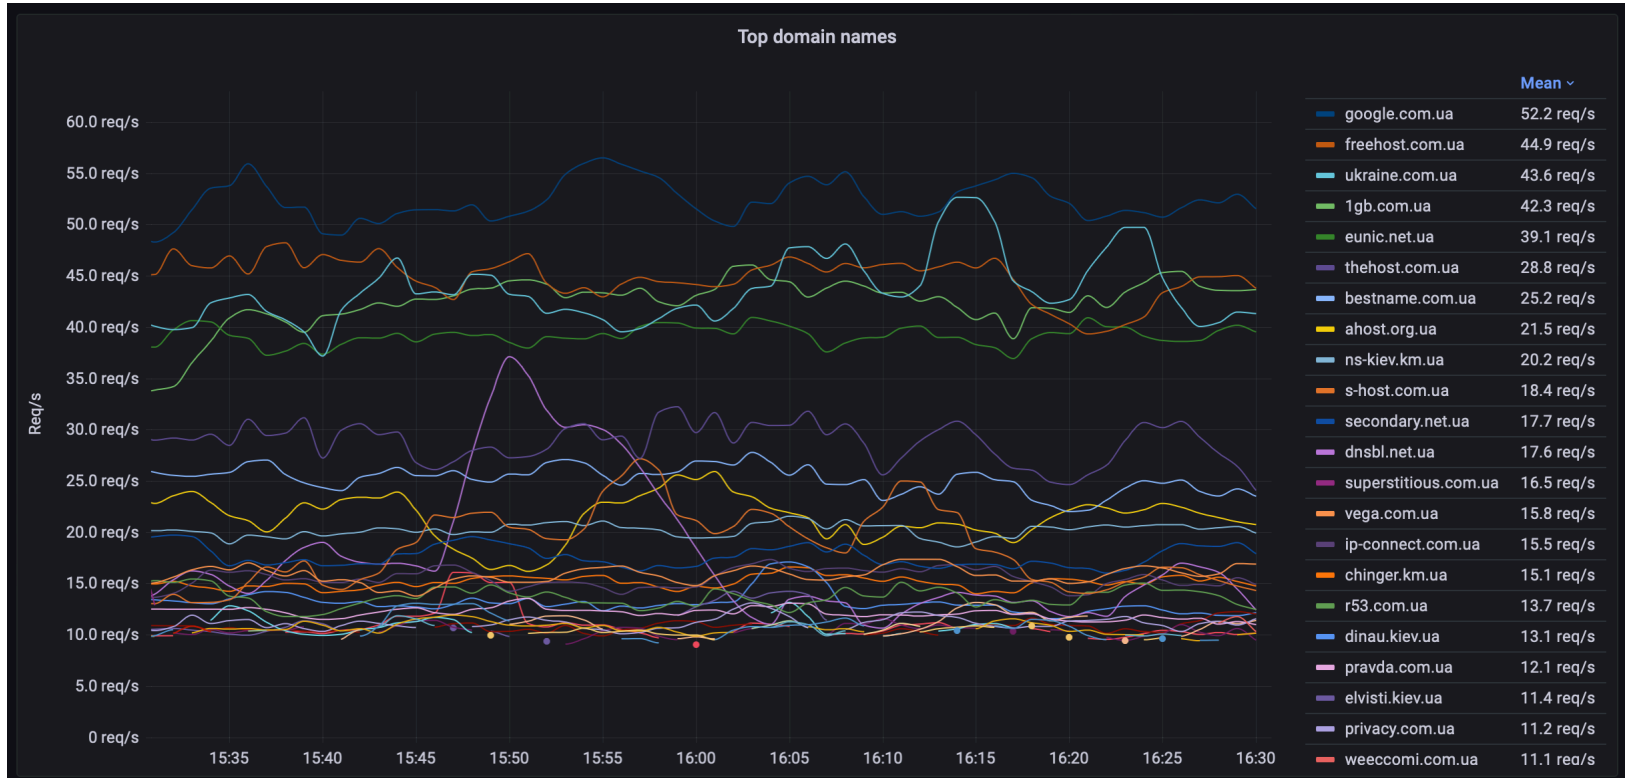

Top domain names (eTLD + 1)